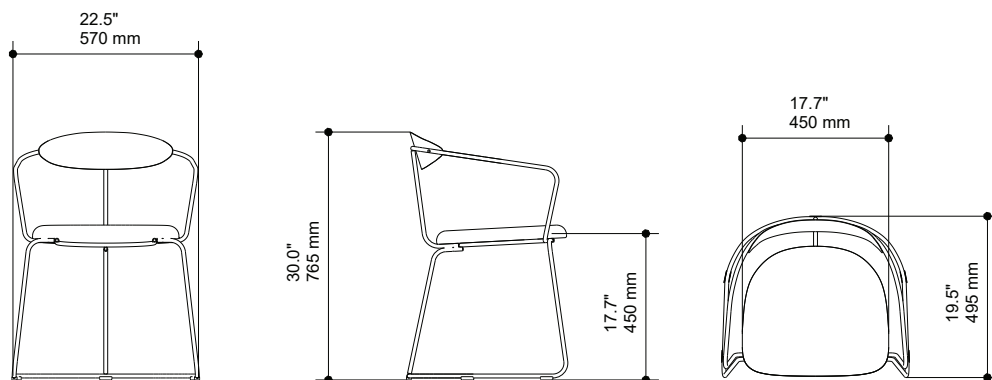

minus-tio®

The Ghost chair is a wider version of the Ghost Chair. It employs leather, thick steel wire and solid wood to form it's experimental shape.

The Ghost Chair is an extraordinary chair whith a vivid expression. It employs thick steel wire, solid wood and a leather back rest to form the experimental shape. The base, the back and the arm rests draw the chair's sharp, ghostly silhouette.