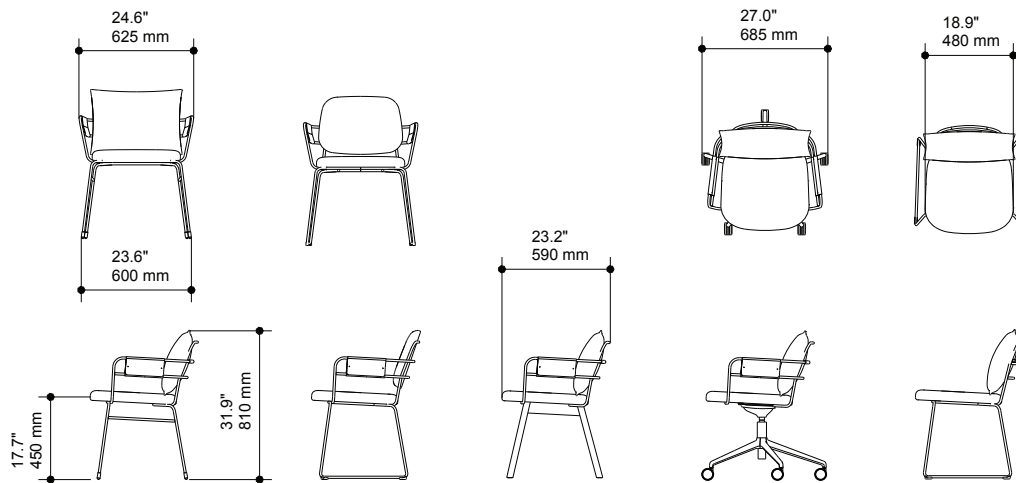

Darling is a comfortable chair with a charming character and numerous possibilities.

It all started with the typical Scandinavian chair - slim, light, comfortable. Few materials. Modest. But the result is something more. Darling is embracing and charming. A friendly character who puts a smile on your face.

With a number of different bases, cushions and arm rests Darling offers great possibilities for customization. Darling invites you to create your own - Darling. Design by Wingård/Wingård.

Base options:

Sled base in steel or four legs in steel, painted black or white.

Wooden base in solid ash, clear lacquered or black stained.

Trestle base, 4 or 5 arms, with height adjustment, wheels and swivel options.

Backrest options:

Cushion backrest

Upholstered wooden backrest

Lacquered wooden backrest

Armrest options:

Optional armrests in steel, painted black or white

Optional leather protection for armrests

Made in Sweden