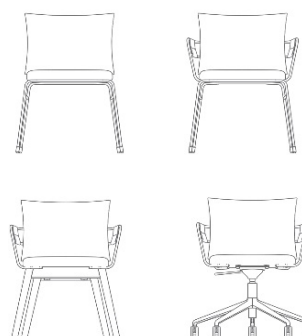

GHOST CHAIR - EXTRA WIDE

Chair in steel, wood and leather

Frame in black or white. Backrest in brown or black leather.

Upholstered seat in leather or fabric. Fabric in price group 3 is included in fabric upholstery option

DESCRIPTION		RRP
Height 450, chair with floor runner, fabric upholstery	82180-UF	480 €
Height 450, chair with floor runner, leather upholstery	82180-U	580
Start cost for upholstery in fabric (per fabric type)	301	120

DARLING CONFERENCE CHAIR

Flexible chair series in steel, leather, wood and fabric

Seat upholstered in fabric for all versions

Cushion backrest, upholstered wooden backrest or lacquered wooden backrest

With or without armrests in steel, painted black or white

With or without leather protection for armrests

Sled base in steel or four legs in steel, painted black or white

Wooden base in solid ash, clear lacquered or black stained. Always with armrests.

Trestle base 4 or 5 arms with height adjustment, castors and swivel options

DESCRIPTION		RRP
Steel legs, lacquered wooden backrest, without armrests	82420	390 €
Steel legs, lacquered wooden backrest, with armrests	82421	460
Steel legs, cushion backrest, without armrests	82422	420
Steel legs, cushion backrest, with armrests	82423	480
Steel legs, upholstered wooden backrest, without armrests	82424	480
Steel legs, upholstered wooden backrest, with armrests	82425	530
Wooden legs, lacquered wooden backrest, with armrests	82430	610
Wooden legs, cushion backrest, with armrests	82431	630
Wooden legs, upholstered wooden backrest, with armrests	82432	690
4 star base, with swivel, lacquered wooden backrest, without armrests	82440	430
4 star base, with swivel, lacquered wooden backrest, with armrests	82441	490
4 star base, with swivel, cushion backrest, without armrests	82442	460
4 star base, with swivel, cushion backrest, with armrests	82443	510
4 star base, with swivel, upholstered wooden backrest, without armrests	82444	510
4 star base, with swivel, upholstered wooden backrest, with armrests	82445	570