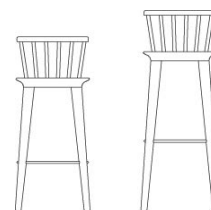

## SEATING

### AUDREY

*Wooden stool with optional leather upholstery*

*Clear lacquered birch/oak or black stained birch*

*Foot rest in black, red, yellow or chrome for heights 650 and 780*

DESCRIPTION	ART NO	RRP
Height 450, clear lacquered/black stained birch	18001	295 €
Height 450, clear lacquered/black stained birch, leather upholstery	24001	395
Height 450, clear lacquered oak	18001-O	350
Height 450, clear lacquered oak, leather upholstery	24001-O	450
Height 650, clear lacquered/black stained birch	19001	350
Height 650, clear lacquered/black stained birch, leather upholstery	25001	450
Height 650, clear lacquered oak	19001-O	405
Height 650, clear lacquered oak, leather upholstery	25001-O	505
Height 780, clear lacquered/black stained birch	20001	350
Height 780, clear lacquered/black stained birch, leather upholstery	26001	450
Height 780, clear lacquered oak	20001-O	405
Height 780, clear lacquered oak, leather upholstery	26001-O	505
Thicker upholstery with button, additional per piece	313	30

### JACKIE

*Bar stool with back rest. Optional leather upholstery*

*Clear lacquered or black stained birch*

*Foot rest in black, red, yellow or chrome*

DESCRIPTION	ART NO	RRP
Height 650, clear lacquered/black stained birch	76001	560 €
Height 650, clear lacquered/black stained birch, leather upholstery	71001	660
Height 780, clear lacquered/black stained birch	77001	560
Height 780, clear lacquered/black stained birch, leather upholstery	72001	660
Thicker upholstery with button, additional per piece	313	30