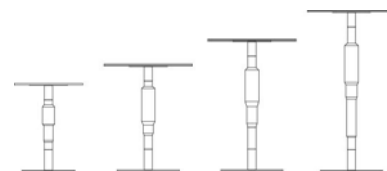

TABLES

COSMOS

*Pedestal table with wood pillar*

*Pillar in clear lacquered birch/oak or painted white birch*

*Table top in compact laminate or birch/oak veneer*

*Floor disc in black or gray*

DESCRIPTION	ART NO	RRP
Height 530, pillar in clear lacquered or painted birch, table top Ø580	30101	470 €
Height 530, pillar in clear lacquered or painted birch, table top Ø800	30001	620
Height 730, pillar in clear lacquered or painted birch, table top Ø580	35001	480
Height 730, pillar in clear lacquered or painted birch, table top Ø800	35201	650
Height 900, pillar in clear lacquered or painted birch, table top Ø580	34001	525
Height 1100, pillar in clear lacquered or painted birch, table top Ø580	33001	585
Pillar in clear lacquered oak, additional per table	314	35

COSMOS X

*Pedestal table with two or three wood pillars*

*Pillar in clear lacquered birch/oak or painted white*

*Table top in compact laminate or birch/oak veneer*

*Floor disc in black or gray*

DESCRIPTION	ART NO	RRP
Height 730, 2 pillars in clear lacquered or painted birch	56001	1 175 €
Height 900, 2 pillars in clear lacquered or painted birch	55001	1225
Height 1100, 2 pillars in clear lacquered or painted birch	54001	1360
Pillar in clear lacquered oak, additional per table with 2 pillars	314	70
Height 730, 3 pillars in clear lacquered or painted birch	59001	1600
Height 900, 3 pillars in clear lacquered or painted birch	58001	1650
Height 1100, 3 pillars in clear lacquered or painted birch	57001	1830
Pillar in clear lacquered oak, additional per table with 3 pillars	314	105