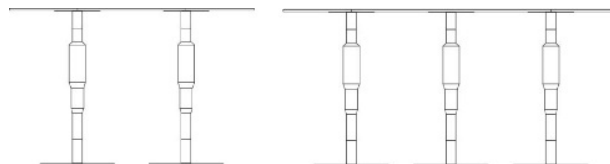

TABLES

COSMOS

*Pedestal table with wood pillar*

*Pillar in clear lacquered birch/oak or painted white birch*

*Table top in compact laminate or birch/oak veneer*

*Floor disc in black or gray*

DESCRIPTION	ART NO	RRP
Height 530, pillar in clear lacquered or painted birch, table top Ø580	30101	470 €
Height 530, pillar in clear lacquered or painted birch, table top Ø800	30001	620
Height 730, pillar in clear lacquered or painted birch, table top Ø580	35001	480
Height 730, pillar in clear lacquered or painted birch, table top Ø800	35201	650
Height 900, pillar in clear lacquered or painted birch, table top Ø580	34001	525
Height 1100, pillar in clear lacquered or painted birch, table top Ø580	33001	585
Pillar in clear lacquered oak, additional per table	314	35

COSMOS X

*Pedestal table with two or three wood pillars*

*Pillar in clear lacquered birch/oak or painted white*

*Table top in compact laminate or birch/oak veneer*

*Floor disc in black or gray*

DESCRIPTION	ART NO	RRP
Height 730, 2 pillars in clear lacquered or painted birch	56001	1 175 €
Height 900, 2 pillars in clear lacquered or painted birch	55001	1225
Height 1100, 2 pillars in clear lacquered or painted birch	54001	1360
Pillar in clear lacquered oak, additional per table with 2 pillars	314	70
Height 730, 3 pillars in clear lacquered or painted birch	59001	1600
Height 900, 3 pillars in clear lacquered or painted birch	58001	1650
Height 1100, 3 pillars in clear lacquered or painted birch	57001	1830
Pillar in clear lacquered oak, additional per table with 3 pillars	314	105