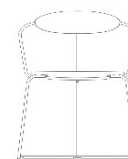

*Fabric in price group 3 is included in fabric upholstery option*

DESCRIPTION	ART NO	RRP
Height 450, chair with floor runner	81180	340 €
Height 450, chair with floor runner, fabric upholstery	81180-UF	410
Height 450, chair with floor runner, leather upholstery	81180-U	450
Height 450, stackable chair	81190	340
Height 450, stackable chair, fabric upholstery	81190-UF	410
Height 450, stackable chair, leather upholstery	81190-U	450
Height 650, bar stool	81141	400
Height 650, bar stool, fabric upholstery	81141-UF	470
Height 650, bar stool, leather upholstery	81141-U	510
Height 780, bar stool	81161	400
Height 780, bar stool, fabric upholstery	81161-UF	470
Height 780, bar stool, leather upholstery	81161-U	510
Start cost for upholstery in fabric (per fabric type)	301	120

### GHOST CHAIR - EXTRA WIDE

*Chair in steel, wood and leather*

*Frame in black or white. Backrest in brown or black leather.*

*Upholstered seat in leather or fabric. Fabric in price group 3 is included in fabric upholstery option*