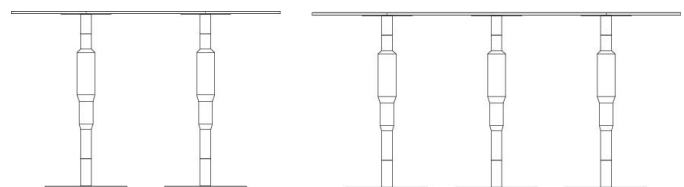

TABLES

COSMOS

*Pedestal table with wood pillar*

*Pillar in clear lacquered birch/oak or painted white birch*

*Table top in compact laminate or birch/oak plywood*

*Floor disc in black or gray*

DESCRIPTION	ART NO	RRP
Height 530, pillar in clear lacquered or painted birch, table top Ø580	30101	470 €
Height 530, pillar in clear lacquered or painted birch, table top Ø800	30001	620 €
Height 730, pillar in clear lacquered or painted birch, table top Ø580	35001	480 €
Height 730, pillar in clear lacquered or painted birch, table top Ø800	35201	650 €
Height 900, pillar in clear lacquered or painted birch, table top Ø580	34001	525 €
Height 1100, pillar in clear lacquered or painted birch, table top Ø580	33001	585 €
Pillar in clear lacquered oak, additional per table	314	35 €

COSMOS X

*Pedestal table with two or three wood pillars*

*Pillar in clear lacquered birch/oak or painted white*

*Table top in compact laminate or birch/oak plywood*

*Floor disc in black or gray*

DESCRIPTION	ART NO	RRP
Height 730, 2 pillars in clear lacquered or painted birch	56001	1 175 €
Height 900, 2 pillars in clear lacquered or painted birch	55001	1 225 €
Height 1100, 2 pillars in clear lacquered or painted birch	54001	1 360 €
Pillar in clear lacquered oak, additional per table with 2 pillars	314	70 €
Height 730, 3 pillars in clear lacquered or painted birch	59001	1 600 €
Height 900, 3 pillars in clear lacquered or painted birch	58001	1 650 €
Height 1100, 3 pillars in clear lacquered or painted birch	57001	1 830 €
Pillar in clear lacquered oak, additional per table with 3 pillars	314	105 €