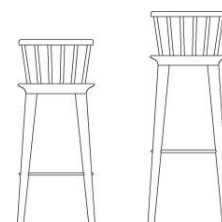

## SEATING

### AUDREY

Wooden stool with optional leather upholstery

Clear lacquered birch/oak or black stained birch

Foot rest in black, red, yellow or chrome for heights 650 and 780

DESCRIPTION	ART NO	RRP
Height 450, clear lacquered/black stained birch	18001	295 €
Height 450, clear lacquered/black stained birch, leather upholstery	24001	395 €
Height 450, clear lacquered oak	18001-O	350 €
Height 450, clear lacquered oak, leather upholstery	24001-O	450 €
Height 650, clear lacquered/black stained birch	19001	350 €
Height 650, clear lacquered/black stained birch, leather upholstery	25001	450 €
Height 650, clear lacquered oak	19001-O	405 €
Height 650, clear lacquered oak, leather upholstery	25001-O	505 €
Height 780, clear lacquered/black stained birch	20001	350 €
Height 780, clear lacquered/black stained birch, leather upholstery	26001	450 €
Height 780, clear lacquered oak	20001-O	405 €
Height 780, clear lacquered oak, leather upholstery	26001-O	505 €
Thicker upholstery with button, additional per piece	313	30 €

### JACKIE

Bar stool with back rest. Optional leather upholstery

Clear lacquered or black stained birch

Foot rest in black, red, yellow or chrome

DESCRIPTION	ART NO	RRP
Height 650, clear lacquered/black stained birch	76001	560 €
Height 650, clear lacquered/black stained birch, leather upholstery	71001	660 €
Height 780, clear lacquered/black stained birch	77001	560 €
Height 780, clear lacquered/black stained birch, leather upholstery	72001	660 €
Thicker upholstery with button, additional per piece	313	30 €