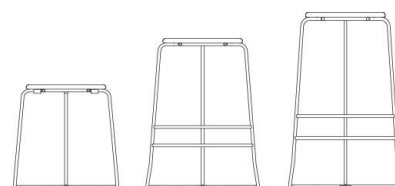

CITIZEN GHOST

Stackable stool in steel and wood

Frame in black or white

Wooden seat in clear lacquered birch/oak or black stained birch

Upholstered seat in leather or fabric. For fabric options, please see the end of this document.

DESCRIPTION	ART NO	RRP
Height 450	81110	190 €
Height 450, fabric upholstery	81110-UF	260 €
Height 450, leather upholstery	81110-U	300 €
Height 650	81140	230 €
Height 650, fabric upholstery	81140-UF	300 €
Height 650, leather upholstery	81140-U	340 €
Height 780	81160	230 €
Height 780, fabric upholstery	81160-UF	300 €
Height 780, leather upholstery	81160-U	340 €
Start cost for upholstery in fabric (per fabric type)	301	120 €

GHOST CHAIR

Chair in steel, wood and leather

Frame in black or white. Backrest in brown or black leather.

Wooden seat in clear lacquered birch/oak or black stained birch

Upholstered seat in leather or fabric. For fabric options, please see the end of this document.