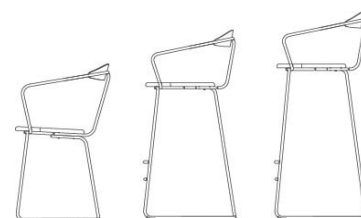

### JACKIE

Bar stool with back rest. Optional leather upholstery

Clear lacquered or black stained birch

Foot rest in black, red, yellow or chrome

DESCRIPTION	ART NO	RRP
Height 650, clear lacquered/black stained birch	76001	560 €
Height 650, clear lacquered/black stained birch, leather upholstery	71001	660 €
Height 780, clear lacquered/black stained birch	77001	560 €
Height 780, clear lacquered/black stained birch, leather upholstery	72001	660 €
Thicker upholstery with button, additional per piece	313	30 €

**CITIZEN GHOST**

*Stackable stool in steel and wood*

*Frame in black or white*

*Wooden seat in clear lacquered birch/oak or black stained birch*

*Upholstered seat in leather or fabric. For fabric options, please see the end of this document.*

DESCRIPTION	ART NO	RRP
Height 450	81110	190 €
Height 450, fabric upholstery	81110-UF	260 €
Height 450, leather upholstery	81110-U	300 €
Height 650	81140	230 €
Height 650, fabric upholstery	81140-UF	300 €
Height 650, leather upholstery	81140-U	340 €
Height 780	81160	230 €
Height 780, fabric upholstery	81160-UF	300 €
Height 780, leather upholstery	81160-U	340 €
Start cost for upholstery in fabric (per fabric type)	301	120 €

DESCRIPTION	ART NO	RRP
Height 450, chair with floor runner	81180	340 €
Height 450, chair with floor runner, fabric upholstery	81180-UF	410 €
Height 450, chair with floor runner, leather upholstery	81180-U	450 €
Height 450, stackable chair	81190	340 €
Height 450, stackable chair, fabric upholstery	81190-UF	410 €
Height 450, stackable chair, leather upholstery	81190-U	450 €
Height 650, bar stool	81141	400 €
Height 650, bar stool, fabric upholstery	81141-UF	470 €
Height 650, bar stool, leather upholstery	81141-U	510 €
Height 780, bar stool	81161	400 €
Height 780, bar stool, fabric upholstery	81161-UF	470 €
Height 780, bar stool, leather upholstery	81161-U	510 €
Start cost for upholstery in fabric (per fabric type)	301	120 €