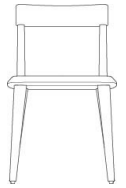

SAILOR

Wooden chair

Clear lacquered birch or stained black, red or blue

DESCRIPTION	ART NO	RRP
Clear lacquered or stained	27001	495 €