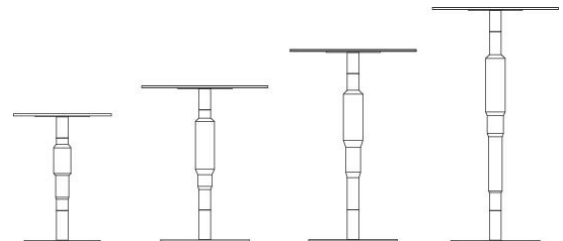

TABLES

COSMOS

*Pedestal table with wood pillar*

*Pillar in clear lacquered birch/oak or painted white birch*

*Table top in compact laminate or birch/oak plywood*

*Floor disc in black or gray*

DESCRIPTION	ART NO	RRP
Height 530, pillar in clear lacquered or painted birch, table top Ø580	30101	470 €
Height 530, pillar in clear lacquered or painted birch, table top Ø800	30001	620 €
Height 730, pillar in clear lacquered or painted birch, table top Ø580	35001	480 €
Height 730, pillar in clear lacquered or painted birch, table top Ø800	35201	650 €
Height 900, pillar in clear lacquered or painted birch, table top Ø580	34001	525 €
Height 1100, pillar in clear lacquered or painted birch, table top Ø580	33001	585 €
Pillar in clear lacquered oak, additional per table	314	35 €

COSMOS X

*Pedestal table with two or three wood pillars*

*Pillar in clear lacquered birch/oak or painted white*

*Table top in compact laminate or birch/oak plywood*

*Floor disc in black or gray*

DESCRIPTION	ART NO	RRP
Height 730, 2 pillars in clear lacquered or painted birch	56001	1 175 €
Height 900, 2 pillars in clear lacquered or painted birch	55001	1 225 €
Height 1100, 2 pillars in clear lacquered or painted birch	54001	1 360 €
Pillar in clear lacquered oak, additional per table with 2 pillars	314	70 €
Height 730, 3 pillars in clear lacquered or painted birch	59001	1 600 €
Height 900, 3 pillars in clear lacquered or painted birch	58001	1 650 €
Height 1100, 3 pillars in clear lacquered or painted birch	57001	1 830 €
Pillar in clear lacquered oak, additional per table with 3 pillars	314	105 €