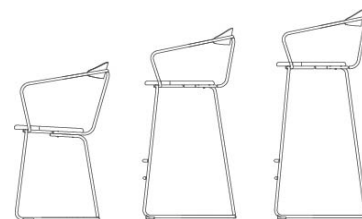

CITIZEN GHOST

Stackable stool in steel and wood

Frame in black or white painted steel

Seat in clear lacquered birch/oak, black stained birch or leather upholstery

DESCRIPTION	ART NO	RRP
Height 450	81110	168 €
Height 450, leather upholstery	81110-U	256 €
Height 650	81140	224 €
Height 650, leather upholstery	81140-U	312 €
Height 780	81160	224 €
Height 780, leather upholstery	81160-U	312 €

GHOST CHAIR

Chair in steel, wood and leather

Frame in black or white painted steel

Seat in clear lacquered birch/oak, black stained birch or leather upholstery

Stackable base for chair, runner by the floor for chair and bar stool

Backrest in brown leather

DESCRIPTION	ART NO	RRP
Height 450, frame with floor runner	81180	336 €
Height 450, frame with floor runner, leather upholstery	81180-U	424 €
Height 450, stackable frame	81190	336 €
Height 450, stackable frame, leather upholstery	81190-U	424 €
Height 650, bar stool	81141	396 €
Height 650, bar stool, leather upholstery	81141-U	484 €
Height 780, bar stool	81161	396 €
Height 780, bar stool, leather upholstery	81161-U	484 €