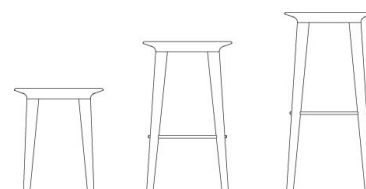

SEATING

AUDREY

Wood stool with optional leather upholstery

Clear lacquered birch/oak or black stained birch

Foot rest in black, red or yellow for heights 650 and 780

DESCRIPTION	ART NO	RRP
Height 450, clear lacquered/black stained birch	18001	280 €
Height 450, clear lacquered/black stained birch, leather upholstery	24001	380 €
Height 450, clear lacquered oak	18001-O	328 €
Height 450, clear lacquered oak, leather upholstery	24001-O	428 €
Height 650, clear lacquered/black stained birch	19001	336 €
Height 650, clear lacquered/black stained birch, leather upholstery	25001	436 €
Height 650, clear lacquered oak	19001-O	380 €
Height 650, clear lacquered oak, leather upholstery	25001-O	480 €
Height 780, clear lacquered/black stained birch	20001	336 €
Height 780, clear lacquered/black stained birch, leather upholstery	26001	436 €
Height 780, clear lacquered oak	20001-O	380 €
Height 780, clear lacquered oak, leather upholstery	26001-O	480 €
Thicker upholstery with button, additional per piece	313	32 €

CITIZEN GHOST

Stackable stool in steel and wood

Frame in black or white painted steel

Seat in clear lacquered birch/oak, black stained birch or leather upholstery

DESCRIPTION	ART NO	RRP
Height 450	81110	168 €
Height 450, leather upholstery	81110-U	256 €
Height 650	81140	224 €
Height 650, leather upholstery	81140-U	312 €
Height 780	81160	224 €
Height 780, leather upholstery	81160-U	312 €

Backrest in brown leather

DESCRIPTION	ART NO	RRP
Height 450, frame with floor runner	81180	336 €
Height 450, frame with floor runner, leather upholstery	81180-U	424 €
Height 450, stackable frame	81190	336 €
Height 450, stackable frame, leather upholstery	81190-U	424 €
Height 650, bar stool	81141	396 €
Height 650, bar stool, leather upholstery	81141-U	484 €
Height 780, bar stool	81161	396 €
Height 780, bar stool, leather upholstery	81161-U	484 €