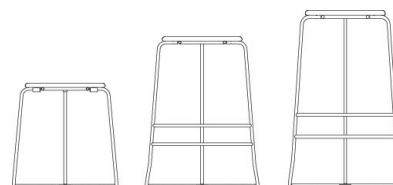

SEATING

AUDREY

Wood stool with optional leather upholstery

Clear lacquered birch/oak or black stained birch

Foot rest in black, red or yellow for heights 650 and 780

DESCRIPTION	ART NO	RRP
Height 450, clear lacquered/black stained birch	18001	280 €
Height 450, clear lacquered/black stained birch, leather upholstery	24001	380 €
Height 450, clear lacquered oak	18001-O	328 €
Height 450, clear lacquered oak, leather upholstery	24001-O	428 €
Height 650, clear lacquered/black stained birch	19001	336 €
Height 650, clear lacquered/black stained birch, leather upholstery	25001	436 €
Height 650, clear lacquered oak	19001-O	380 €
Height 650, clear lacquered oak, leather upholstery	25001-O	480 €
Height 780, clear lacquered/black stained birch	20001	336 €
Height 780, clear lacquered/black stained birch, leather upholstery	26001	436 €
Height 780, clear lacquered oak	20001-O	380 €
Height 780, clear lacquered oak, leather upholstery	26001-O	480 €
Thicker upholstery with button, additional per piece	313	32 €

CITIZEN GHOST

Stackable stool in steel and wood

Frame in black or white painted steel

Seat in clear lacquered birch/oak, black stained birch or leather upholstery

DESCRIPTION	ART NO	RRP
Height 450	81110	168 €
Height 450, leather upholstery	81110-U	256 €
Height 650	81140	224 €
Height 650, leather upholstery	81140-U	312 €
Height 780	81160	224 €
Height 780, leather upholstery	81160-U	312 €

Backrest in brown leather

DESCRIPTION	ART NO	RRP
Height 450, frame with floor runner	81180	336 €
Height 450, frame with floor runner, leather upholstery	81180-U	424 €
Height 450, stackable frame	81190	336 €
Height 450, stackable frame, leather upholstery	81190-U	424 €
Height 650, bar stool	81141	396 €
Height 650, bar stool, leather upholstery	81141-U	484 €
Height 780, bar stool	81161	396 €
Height 780, bar stool, leather upholstery	81161-U	484 €