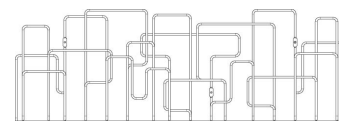

CITY SUNDAY

Magazine rack, wall mounted

Painted steel in black, white or red

DESCRIPTION	ART NO	RRP
All colours	22001	112 €

NEIGHBOURHOOD

Magazine stand

Painted steel in black, white or red

DESCRIPTION	ART NO	RRP
All colours	14001	88 €