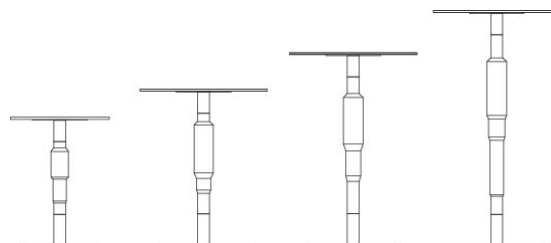

TABLES

COSMOS

Pedestal table with wood pillar

Pillar in clear lacquered birch/oak or painted white

Table top in compact laminate or birch/oak plywood

Floor stand in black or gray

DESCRIPTION	ART NO	RRP
Height 530, table top diameter 580	30101	480 €
Height 530, table top diameter 800	30001	620 €
Height 730, table top diameter 580	35001	480 €
Height 730, table top diameter 800	35201	648 €
Height 900, table top diameter 580	34001	524 €
Height 1100, table top diameter 580	33001	584 €

COSMOS X

Pedestal table with two or three wood pillars

Pillar in clear lacquered birch/oak or painted white

Table top in compact laminate or birch/oak plywood

Floor stand in black or gray

DESCRIPTION	ART NO	RRP
Height 730, 2 pillars, table top 750x1350	56001	1 176 €
Height 730, 3 pillars, table top 750x1850	59001	1 600 €
Height 900, 2 pillars, table top 750x1350	55001	1 224 €
Height 900, 3 pillars, table top 750x1850	58001	1 648 €
Height 1100, 2 pillars, table top 750x1350	54001	1 360 €
Height 1100, 3 pillars, table top 750x1850	57001	1 832 €