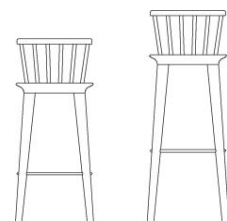

GHOST CHAIR

Chair in steel, wood and leather

Frame in black or white painted steel

Seat in clear lacquered birch/oak, black stained birch or leather upholstery

Stackable base for chair, runner by the floor for chair and bar stool

Backrest in brown leather

DESCRIPTION	ART NO	RRP
Height 450, frame with floor runner	81180	336 €
Height 450, frame with floor runner, leather upholstery	81180-U	424 €
Height 450, stackable frame	81190	336 €
Height 450, stackable frame, leather upholstery	81190-U	424 €
Height 650, bar stool	81141	396 €
Height 650, bar stool, leather upholstery	81141-U	484 €
Height 780, bar stool	81161	396 €
Height 780, bar stool, leather upholstery	81161-U	484 €

JACKIE

Bar chair with back rest with optional leather upholstery

Clear lacquered or black stained birch

Foot rest in black, red or yellow

DESCRIPTION	ART NO	RRP
Height 650, clear lacquered/black stained birch	76001	536 €
Height 650, clear lacquered/black stained birch, leather upholstery	71001	624 €
Height 780, clear lacquered/black stained birch	77001	536 €
Height 780, clear lacquered/black stained birch, leather upholstery	72001	624 €
Thicker upholstery with button, additional per piece	313	32 €