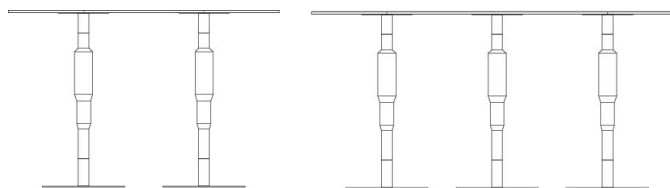

TABLES

COSMOS

Pedestal table with wood pillar

Pillar in clear lacquered birch/oak or painted white

Table top in compact laminate or birch/oak plywood

Floor stand in black or gray

DESCRIPTION	ART NO	RRP
Height 530, table top diameter 580	30101	480 €
Height 530, table top diameter 800	30001	620 €
Height 730, table top diameter 580	35001	480 €
Height 730, table top diameter 800	35201	648 €
Height 900, table top diameter 580	34001	524 €
Height 1100, table top diameter 580	33001	584 €

COSMOS X

Pedestal table with two or three wood pillars

Pillar in clear lacquered birch/oak or painted white

Table top in compact laminate or birch/oak plywood

Floor stand in black or gray

DESCRIPTION	ART NO	RRP
Height 730, 2 pillars, table top 750x1350	56001	1 176 €
Height 730, 3 pillars, table top 750x1850	59001	1 600 €
Height 900, 2 pillars, table top 750x1350	55001	1 224 €
Height 900, 3 pillars, table top 750x1850	58001	1 648 €
Height 1100, 2 pillars, table top 750x1350	54001	1 360 €
Height 1100, 3 pillars, table top 750x1850	57001	1 832 €